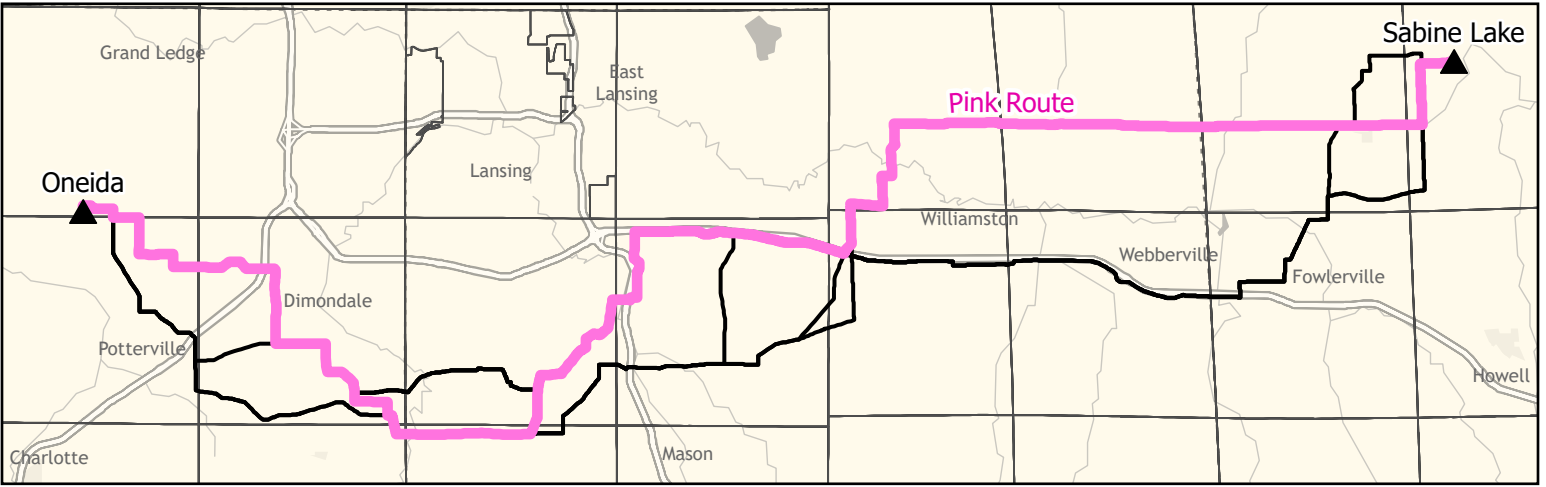

Legend

- Substation
- Blue Route
- Orange Route
- Green Route
- Purple Route
- Yellow Route
- Red Route
- Pink Route
- All Other Routes
- Township Boundary

Disclaimer - The route options and proposed substation location are preliminary and subject to change.

METC
Oneida - Sabine Lake
 345 kV Transmission Line
 Landowner Open House
 Route Options Map
 Page 1 of 2

METC
Oneida - Sabine Lake
 345 kV Transmission Line
 Landowner Open House
 Route Options Map
 Page 2 of 2