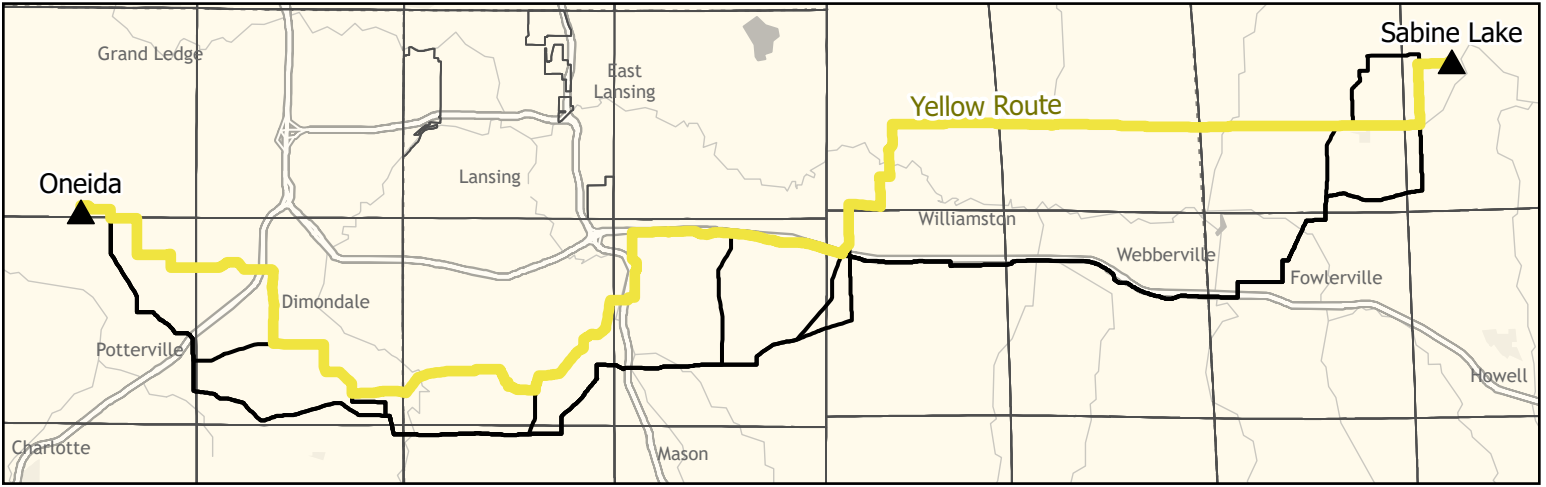

Legend

- Substation
- Blue Route
- Orange Route
- Green Route
- Purple Route
- Yellow Route
- Red Route
- Pink Route
- All Other Routes
- Township Boundary

Disclaimer - The route options and proposed substation location are preliminary and subject to change.

METC
Oneida - Sabine Lake
 345 kV Transmission Line
 Landowner Open House
 Route Options Map
 Page 1 of 2

METC
Oneida - Sabine Lake
 345 kV Transmission Line
 Landowner Open House
 Route Options Map
 Page 2 of 2