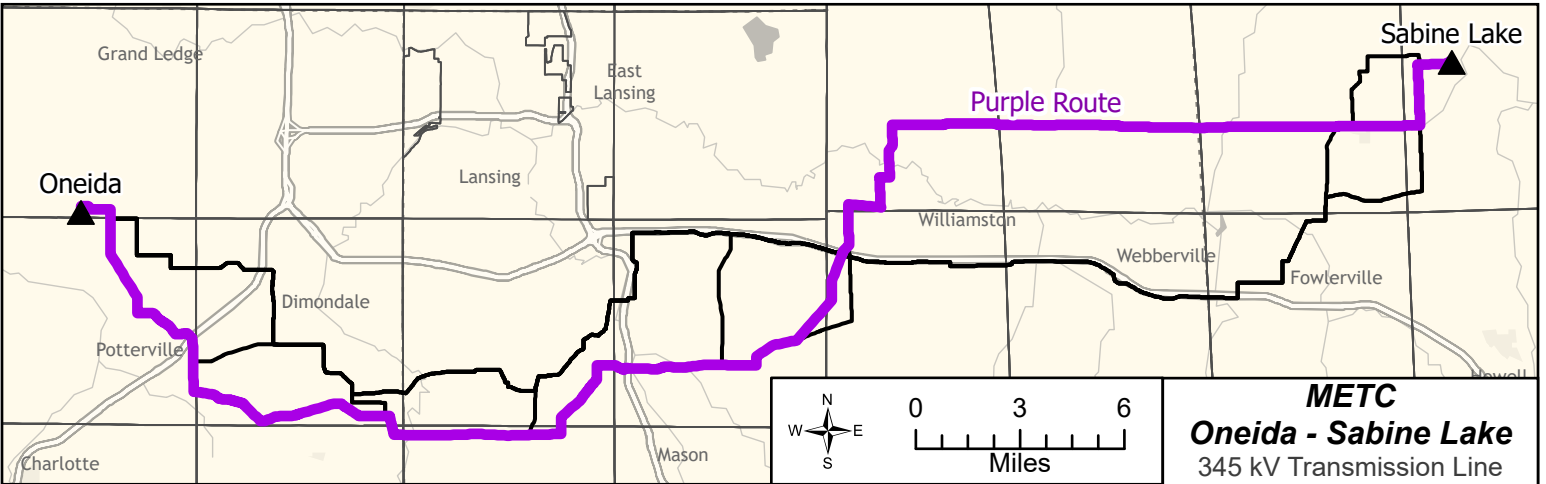

Legend

- Substation
- Blue Route
- Orange Route
- Green Route
- Purple Route
- Yellow Route
- Red Route
- Pink Route
- All Other Routes
- Township Boundary

Disclaimer - The route options and proposed substation location are preliminary and subject to change.

METC
Oneida - Sabine Lake
 345 kV Transmission Line
 Landowner Open House
 Route Options Map
 Page 1 of 2

METC
Oneida - Sabine Lake
 345 kV Transmission Line
 Landowner Open House
 Route Options Map
 Page 2 of 2