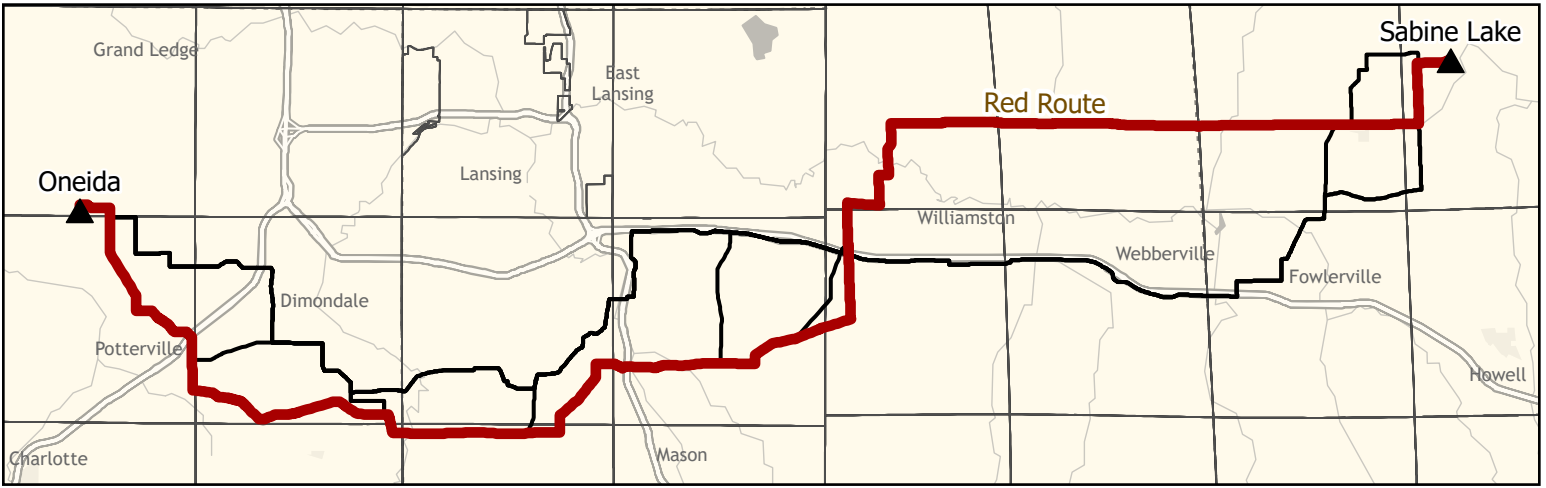

Legend

- Substation
- Blue Route
- Orange Route
- Green Route
- Purple Route
- Yellow Route
- Red Route
- Pink Route
- All Other Routes
- Township Boundary

Disclaimer - The route options and proposed substation location are preliminary and subject to change.

METC
Oneida - Sabine Lake
 345 kV Transmission Line
 Landowner Open House
 Route Options Map
 Page 1 of 2

METC
Oneida - Sabine Lake
 345 kV Transmission Line
 Landowner Open House
 Route Options Map
 Page 2 of 2