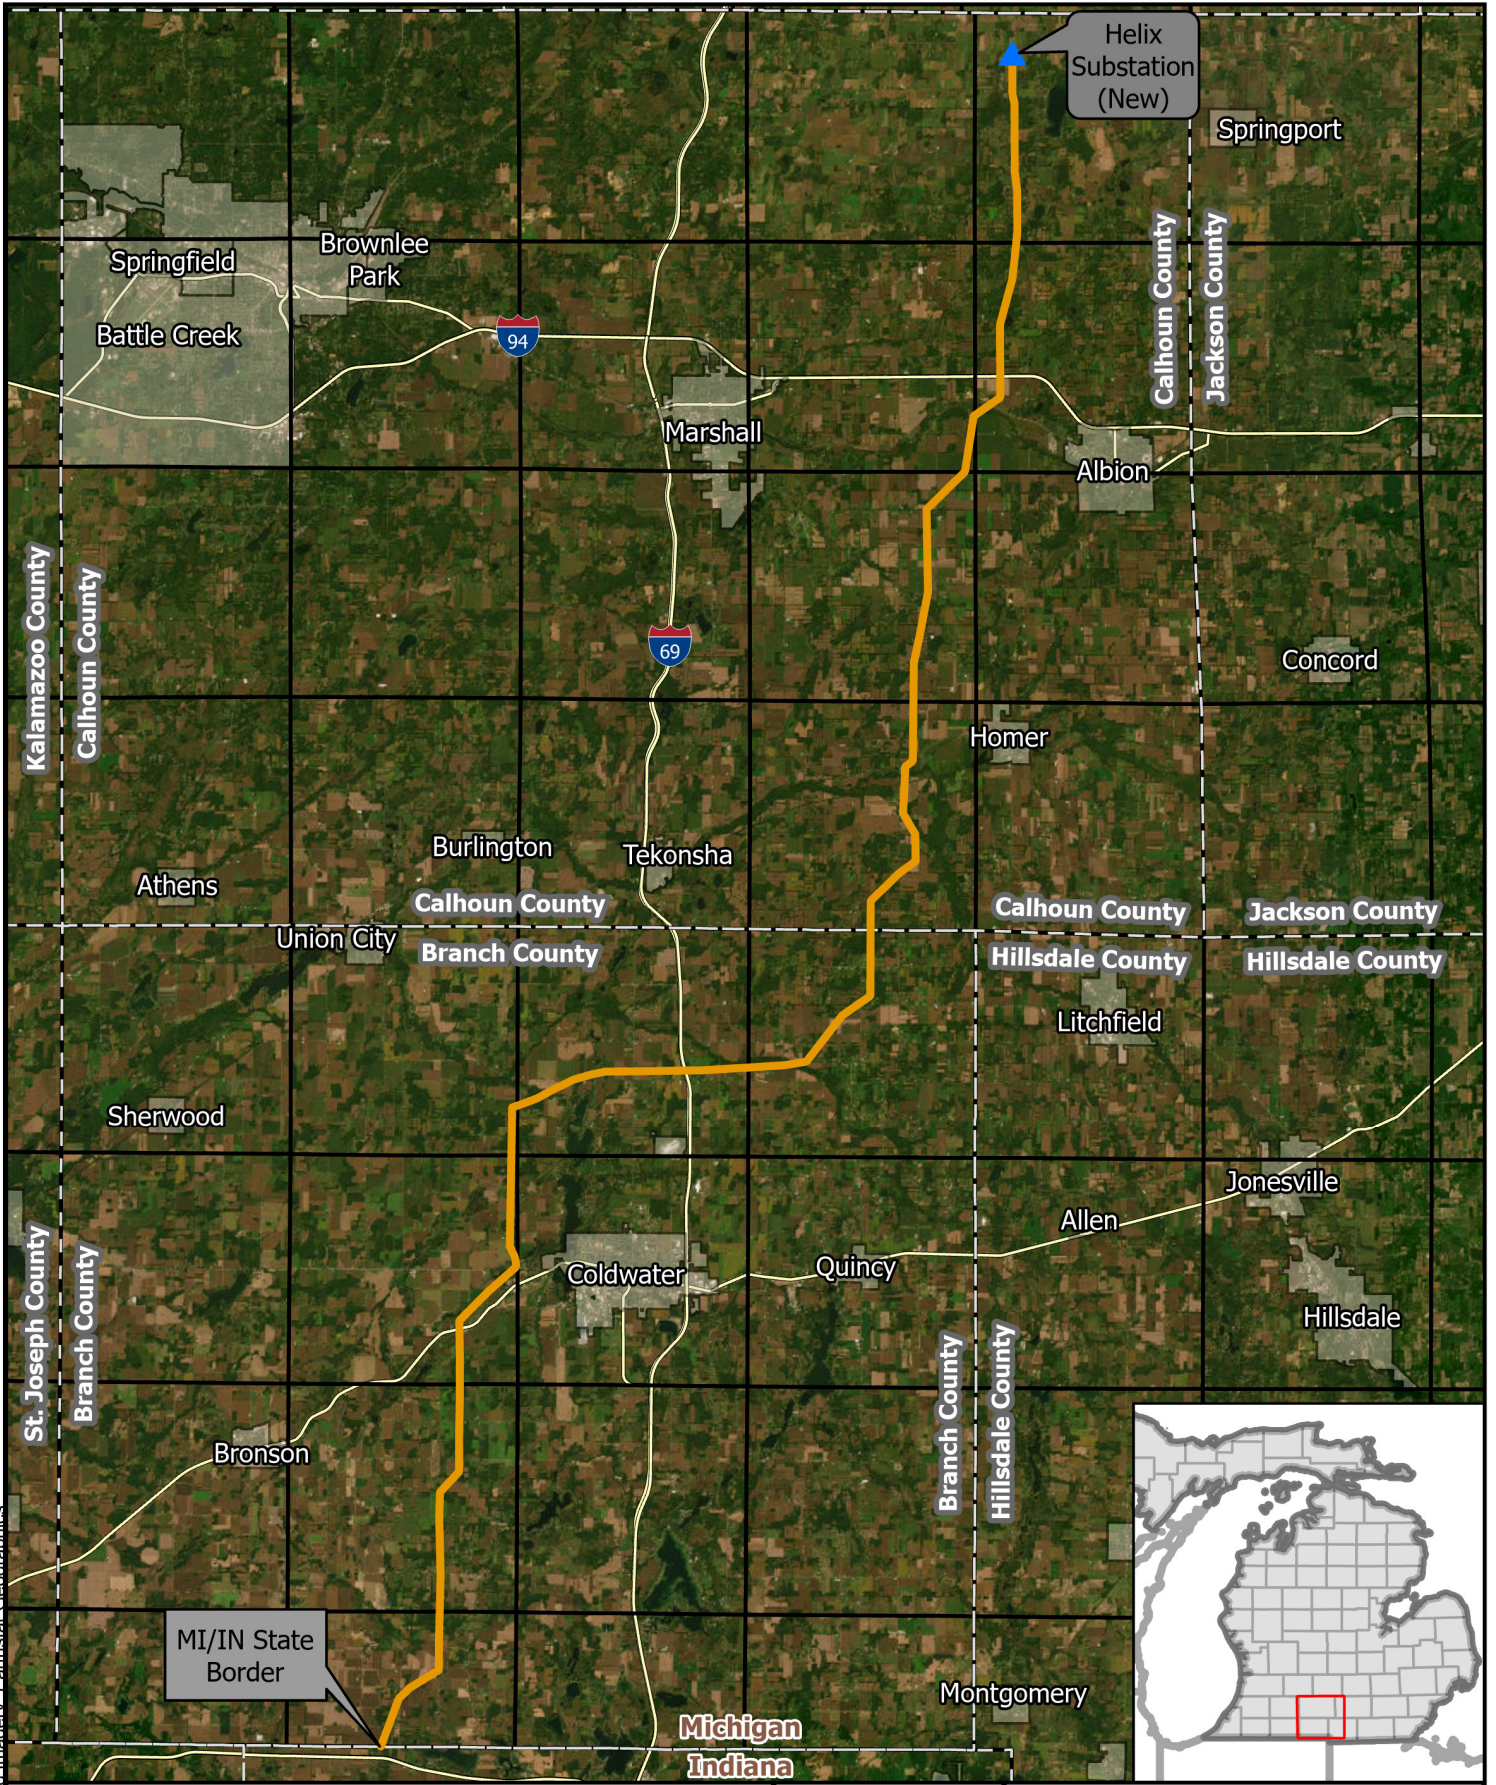

Path: C:\GIS\ITC\_Hiple\_to\_Helix\ITC\_Hiple\_To\_Helix\_Construction\_Plan\_Maos.aprx gtruff 8/10/2023  
Service Layer Credits: World Imagery, Earthstar Geographics

- ▲ Substation
- Alternate Route
- - - County
- ▭ Township Boundary
- ▭ Municipal Boundary

METC  
Helix to Hiple  
Transmission Line  
Alternate Route  
Overview  
Michigan

Path: C:\GIS\ITC\_Hiple\_to\_Helix\ITC\_Hiple\_To\_Helix\_Construction\_Plan\_Maos.aprx giruff 8/10/2023  
 Service Layer Credits: World Imagery, Earthstar Geographics

- Substation
- Alternate Route
- County
- Township Boundary
- Township Section Boundary
- Municipal Boundary

METC  
 Helix to Hiple  
 Transmission Line  
 Alternate Route  
 Clarence Township  
 Calhoun County, Michigan  
 Page 1 of 11

METC  
 Helix to Hiple  
 Transmission Line  
 Alternate Route  
 Marengo Township  
 Calhoun County, Michigan  
 Page 3 of 11

Path: C:\GIS\ITC\_Hiple\_to\_Helix\ITC\_Hiple\_To\_Helix\_Construction\_Plan\_Maos.aprx giruff 8/10/2023  
 Service Layer Credits: World Imagery, Earthstar Geographics