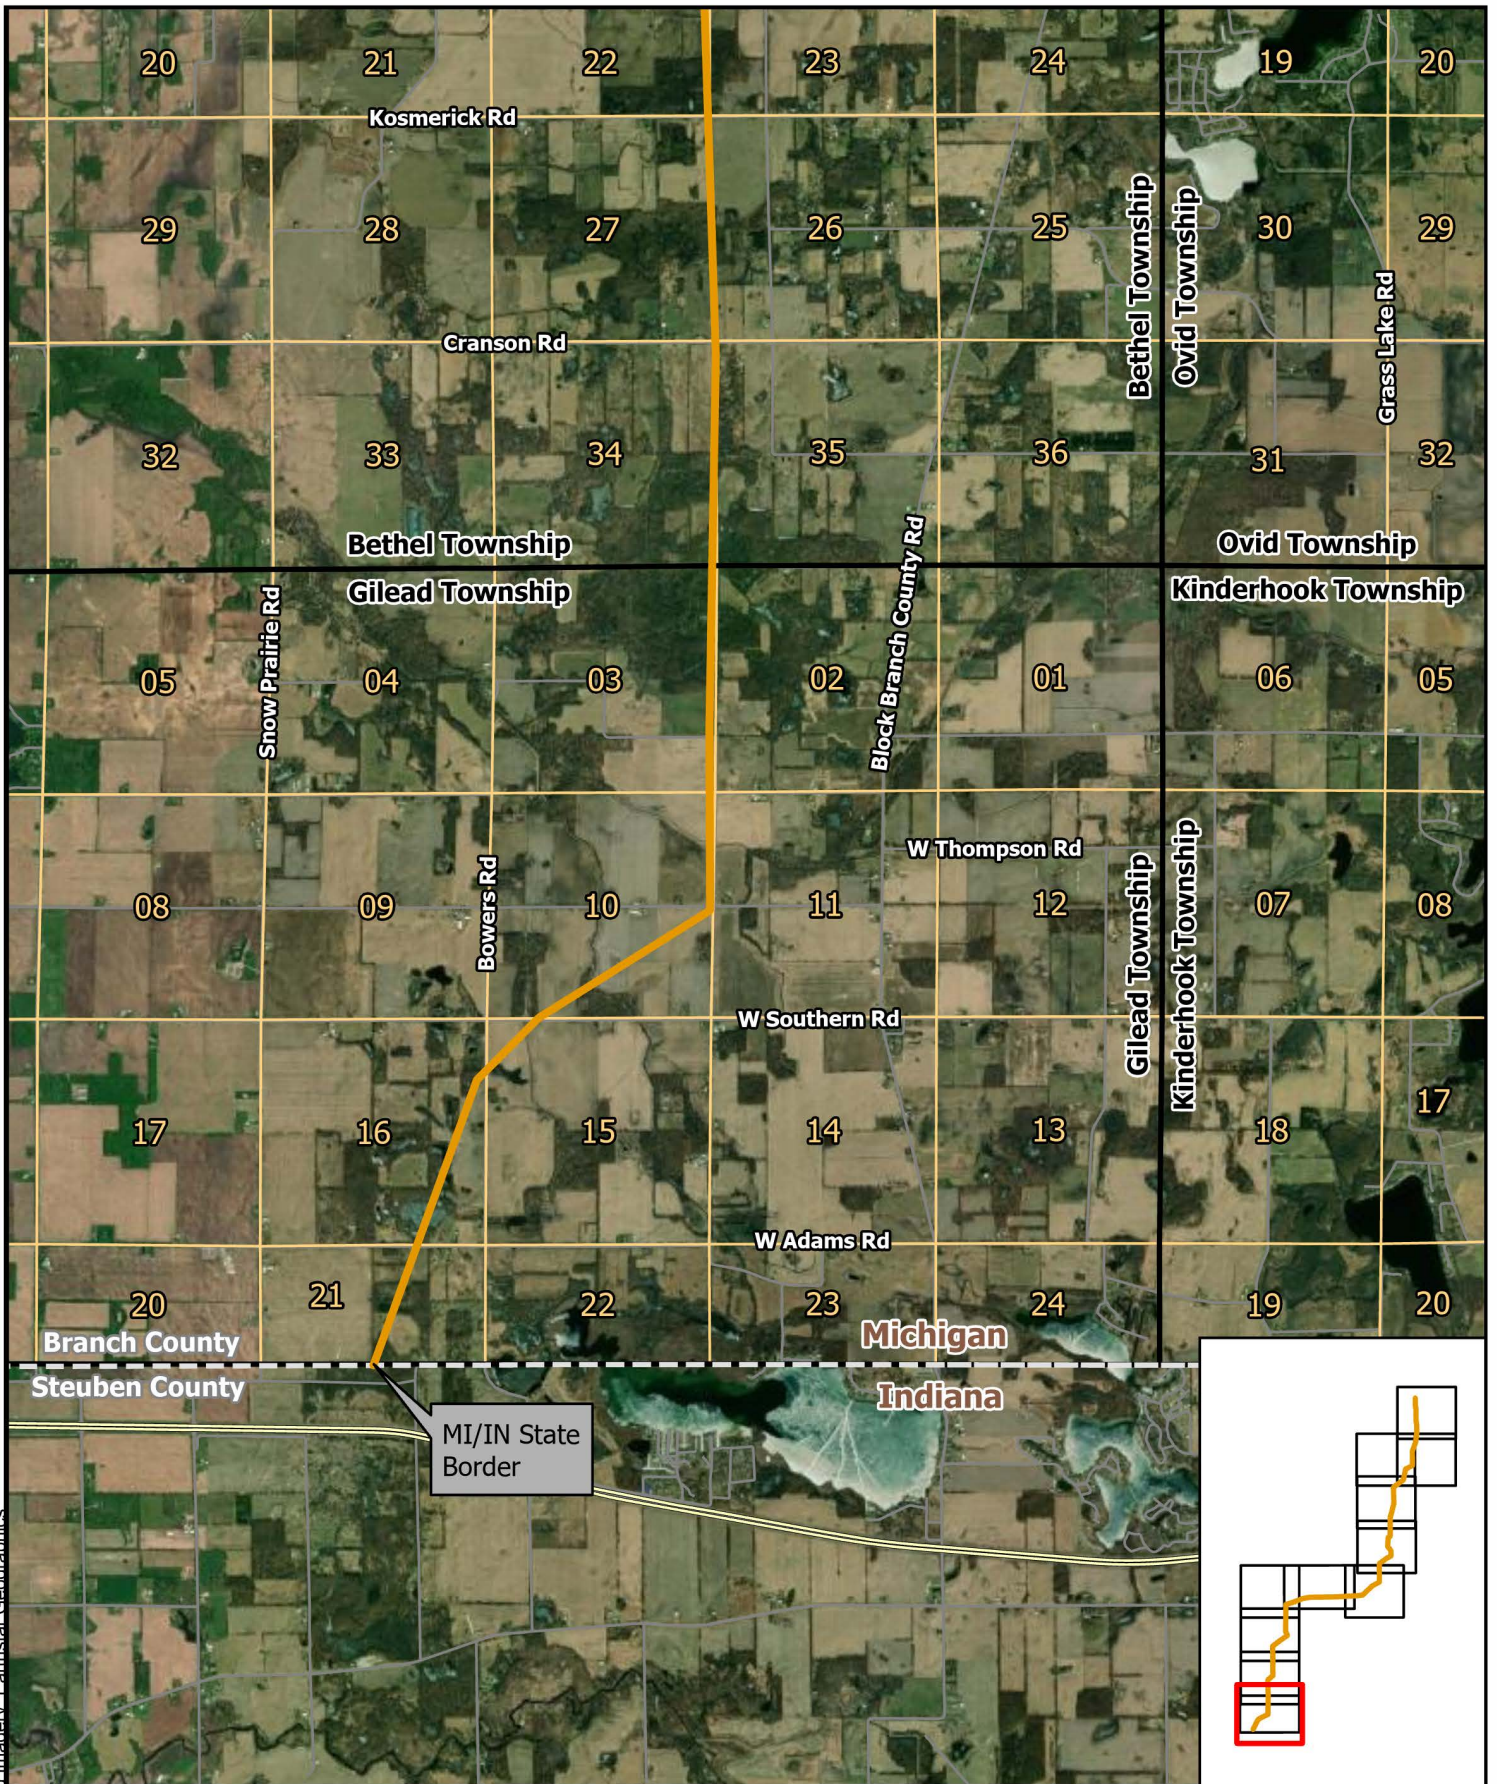

- Substation
- Alternate Route
- County
- Township Boundary
- Township Section Boundary
- Municipal Boundary

METC
Helix to Hiple
Transmission Line
Alternate Route
Gilead Township
Branch County, Michigan
Page 11 of 11