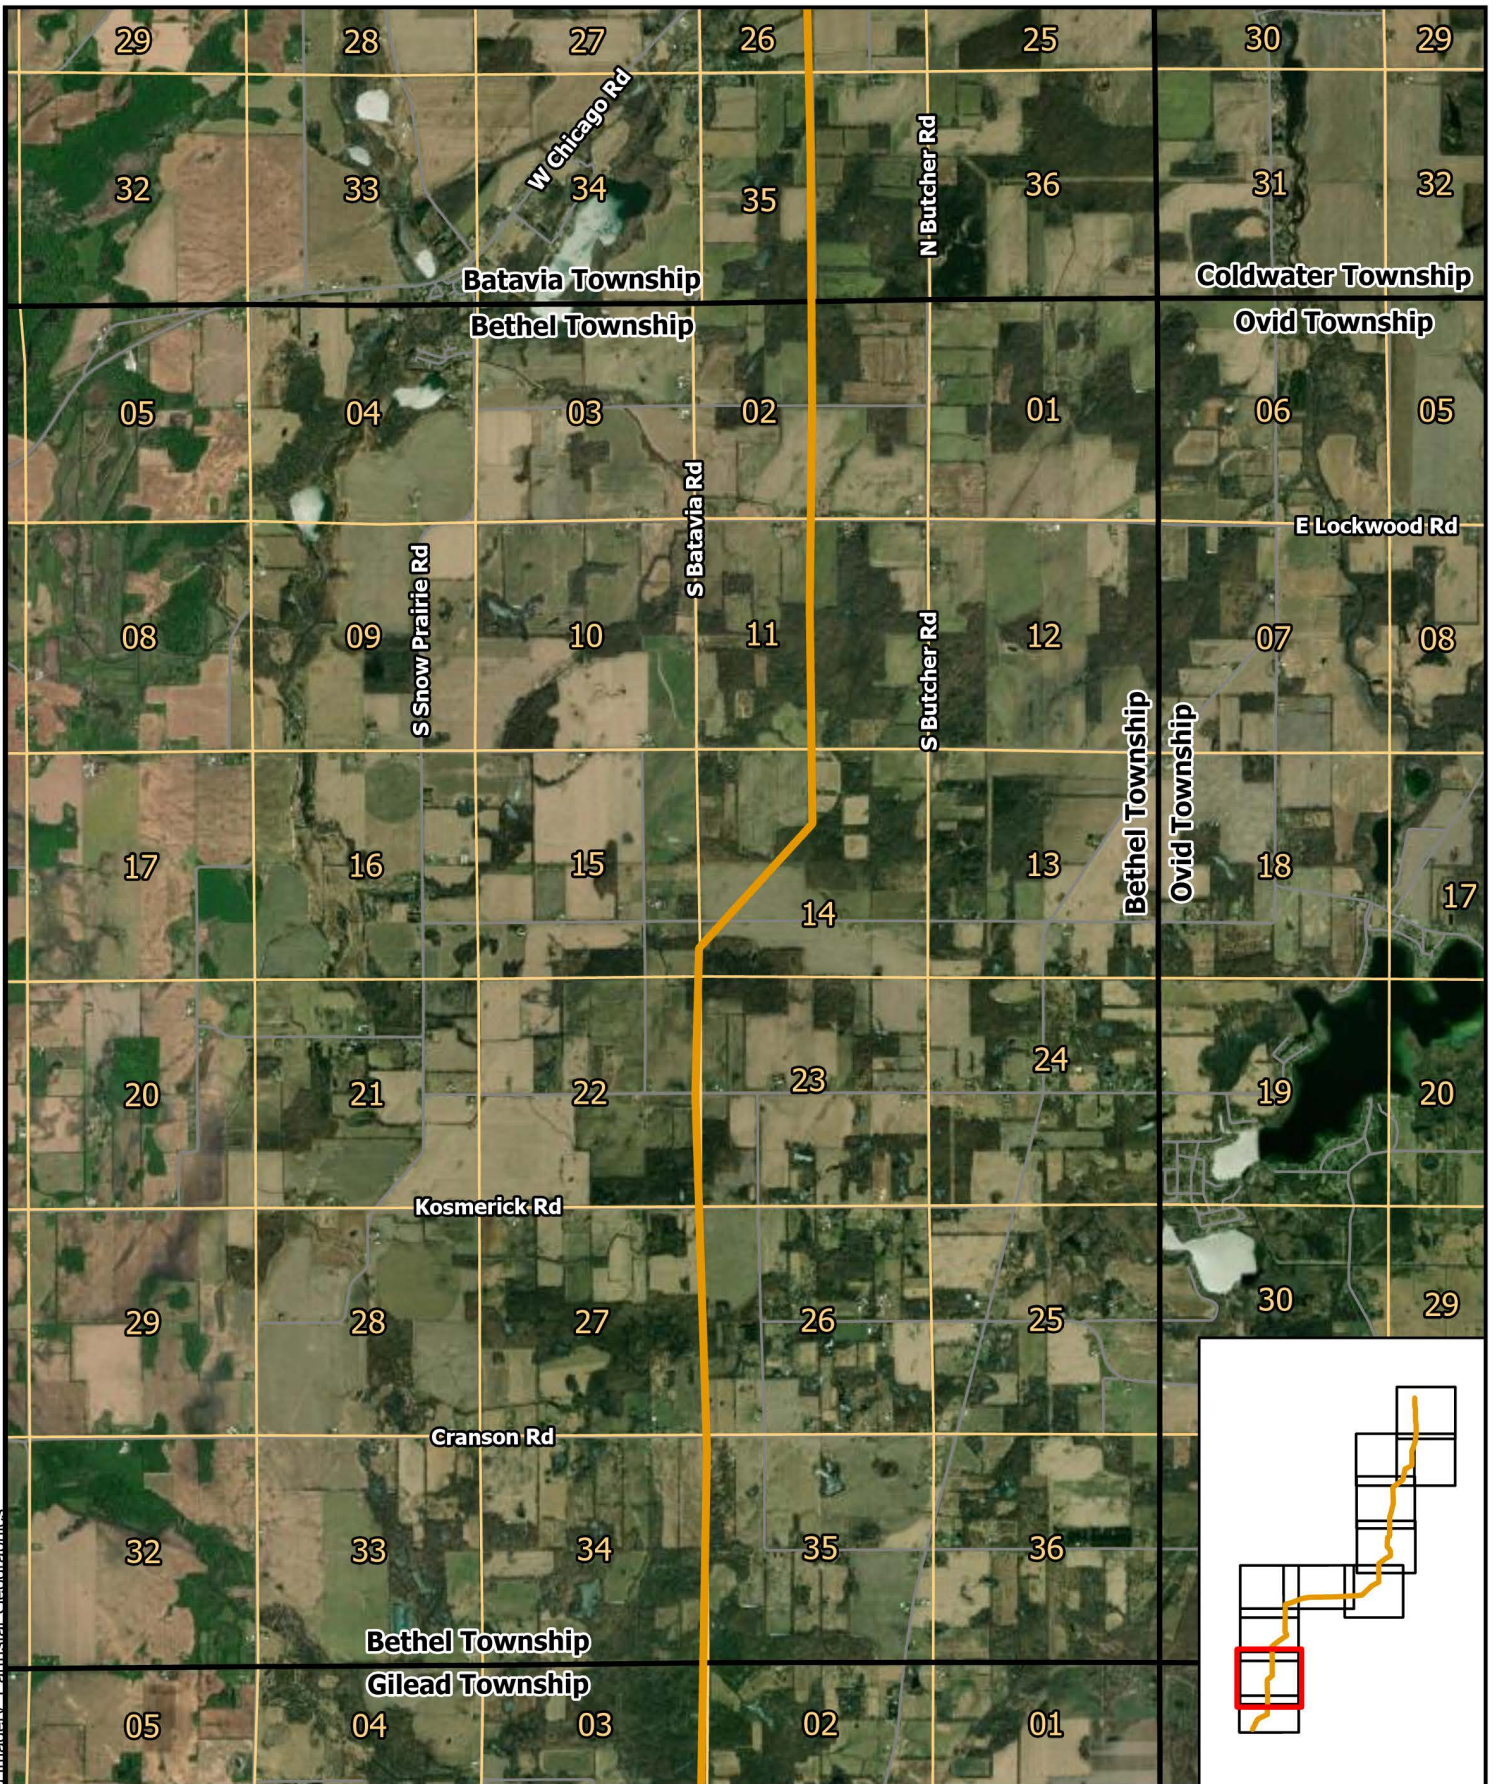

- Substation
- Alternate Route
- County
- Township Boundary
- Township Section Boundary
- Municipal Boundary

METC
Helix to Hiple
Transmission Line
Alternate Route
Bethel Township
Branch County, Michigan
Page 10 of 11