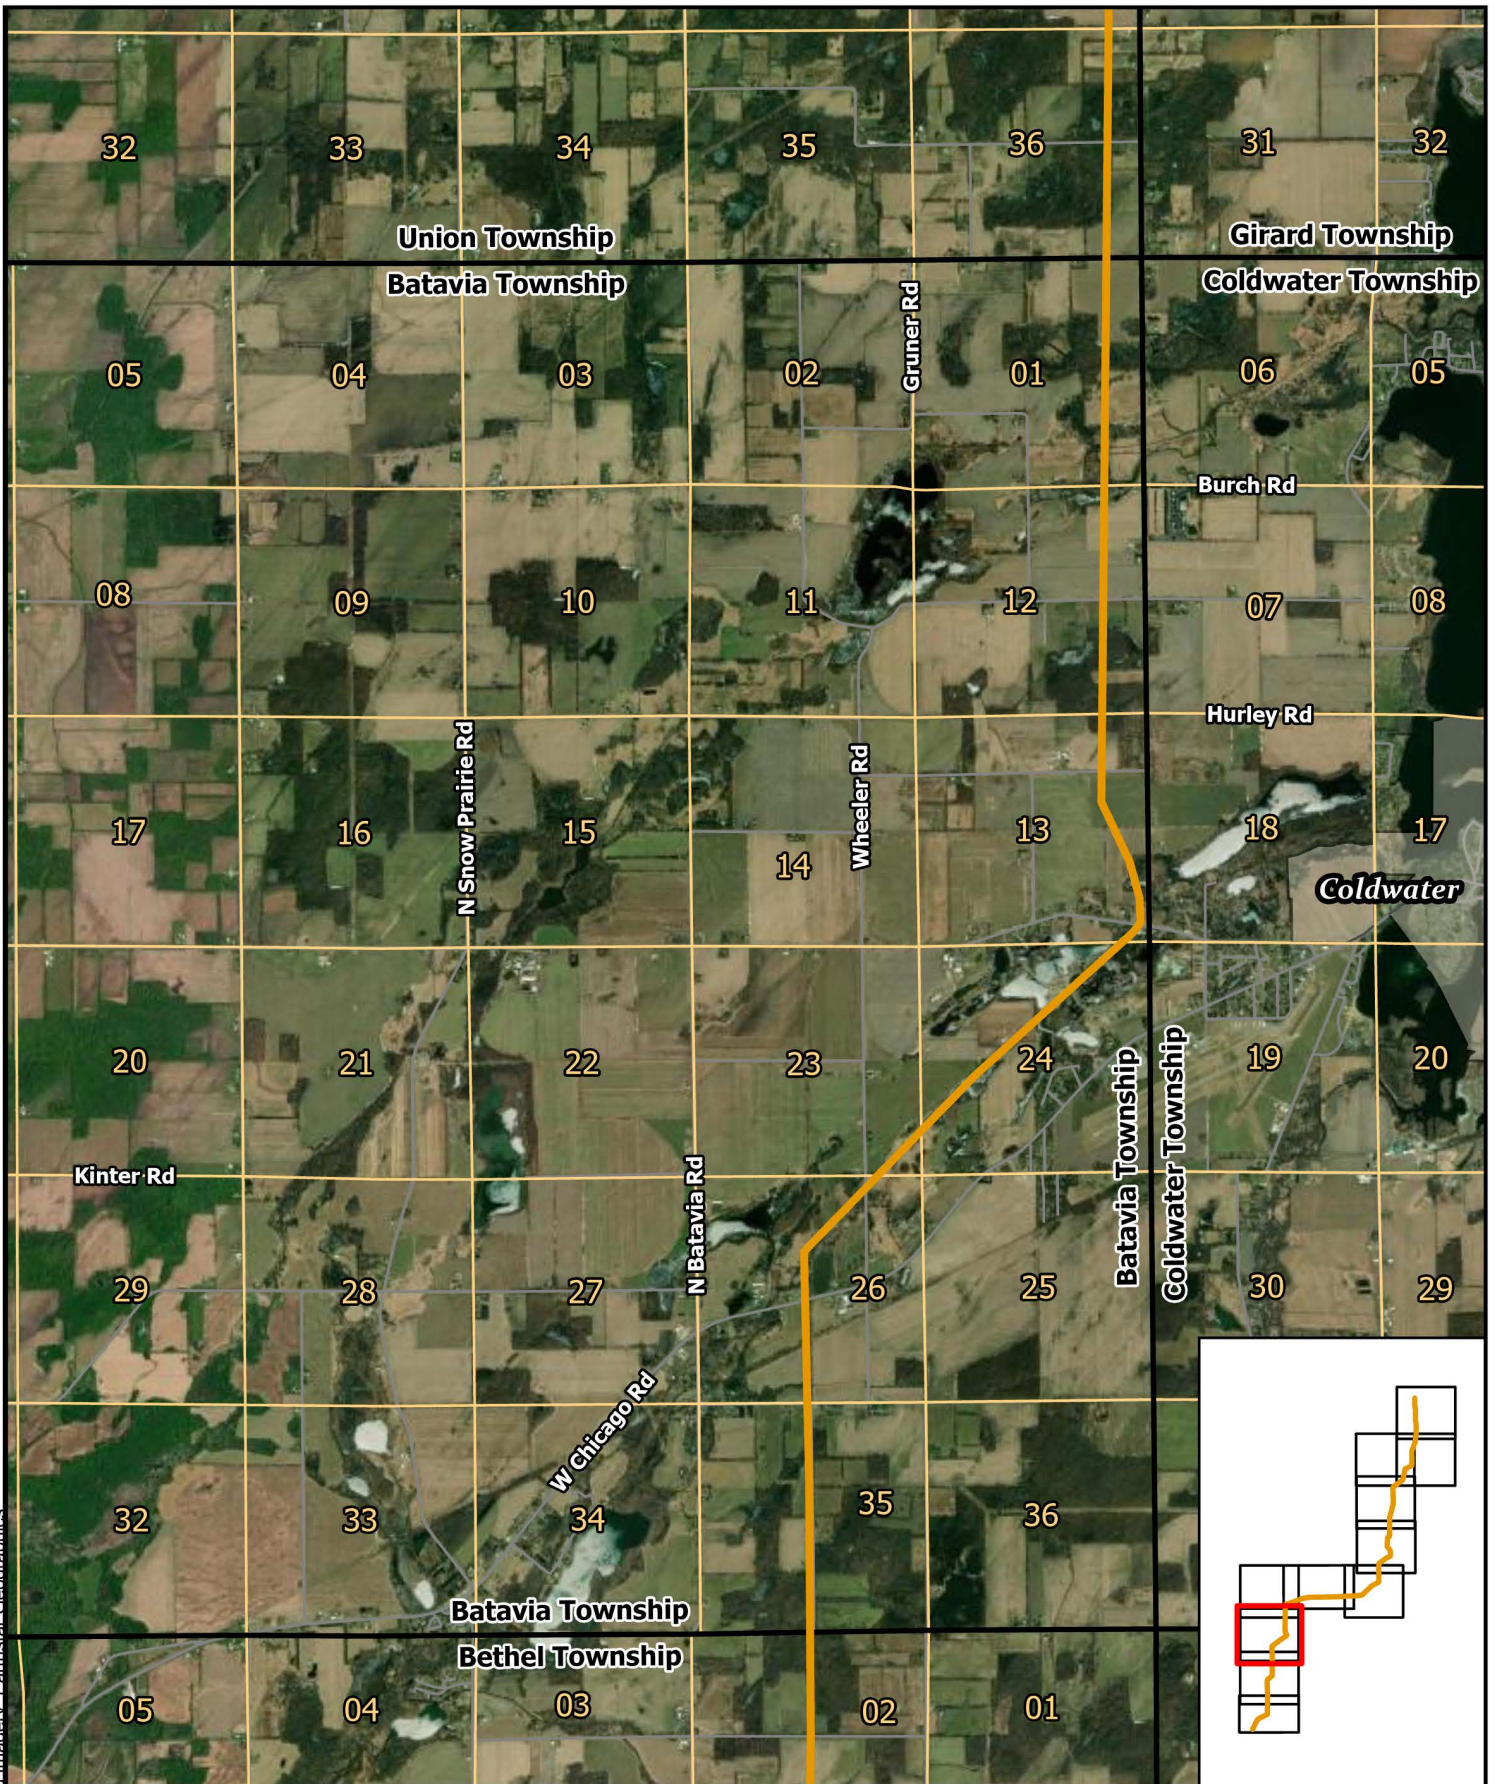

METC  
 Helix to Hiple  
 Transmission Line  
 Alternate Route  
 Girard Township  
 Branch County, Michigan  
 Page 7 of 11

-  Substation
-  Alternate Route
-  County
-  Township Boundary
-  Township Section Boundary
-  Municipal Boundary

METC  
 Helix to Hiple  
 Transmission Line  
 Alternate Route  
 Union Township  
 Branch County, Michigan  
 Page 8 of 11

-  Substation
-  Alternate Route
-  County
-  Township Boundary
-  Township Section Boundary
-  Municipal Boundary