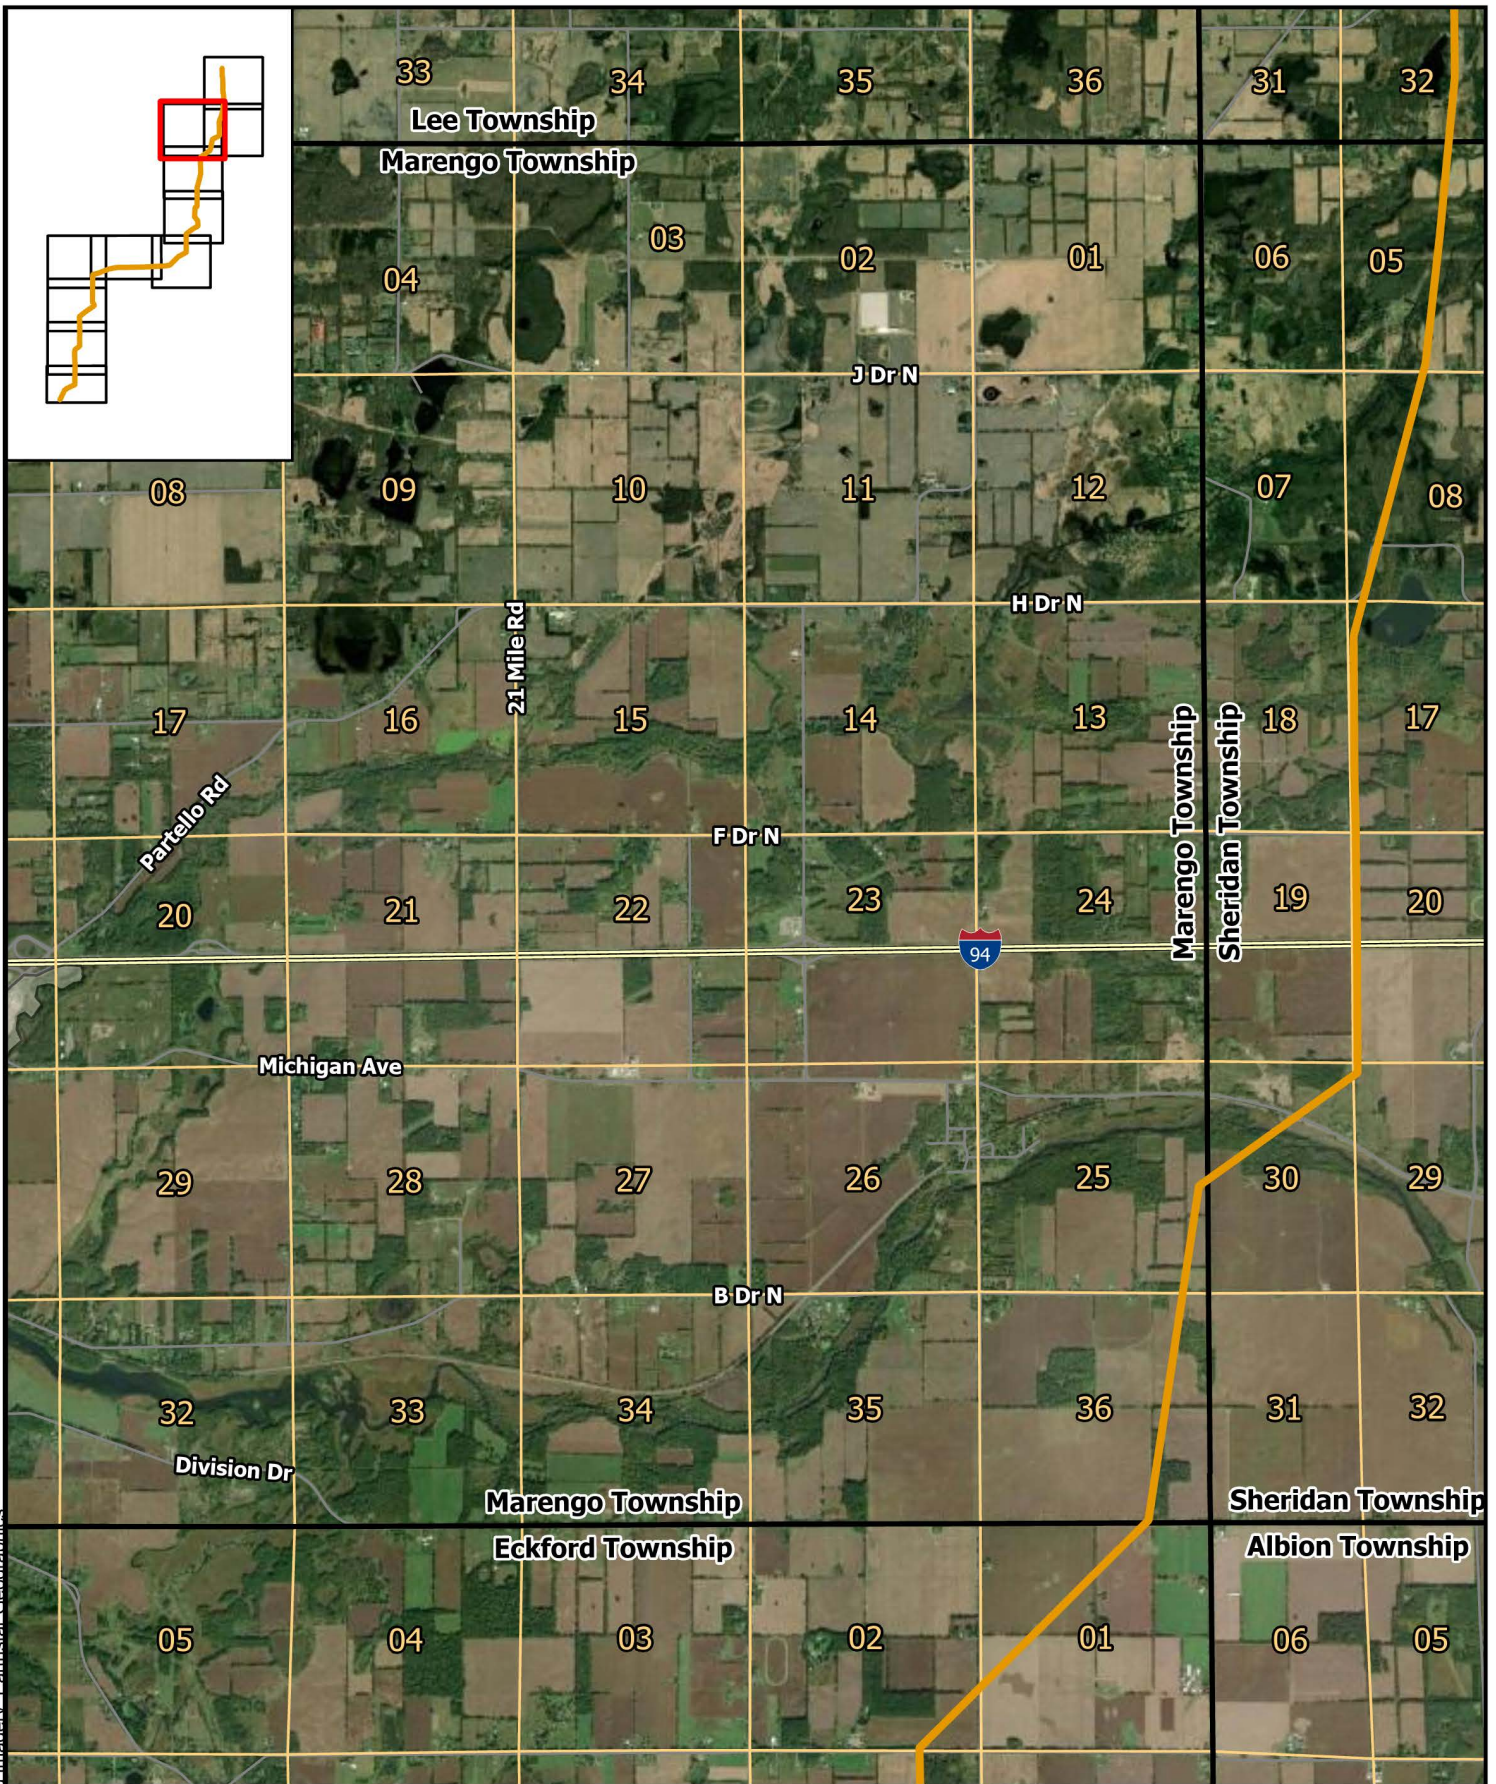

Path: C:\GIS\ITC\_Hiple\_to\_Helix\ITC\_Hiple\_To\_Helix\_Construction\_Plan\_Maos.aprx gtruff 8/10/2023  
Service Layer Credits: World Imagery, Earthstar Geographics

- ▲ Substation
- Alternate Route
- - - County
- ▭ Township Boundary
- ▭ Municipal Boundary

METC  
Helix to Hiple  
Transmission Line  
Alternate Route  
Overview  
Michigan

Path: C:\GIS\ITC\_Hiple\_to\_Helix\ITC\_Hiple\_To\_Helix\_Construction\_Plan\_Maos.aprx giruff 8/10/2023  
 Service Layer Credits: World Imagery, Earthstar Geographics

- Substation
- Alternate Route
- County
- Township Boundary
- Township Section Boundary
- Municipal Boundary

METC  
 Helix to Hiple  
 Transmission Line  
 Alternate Route  
 Clarence Township  
 Calhoun County, Michigan  
 Page 1 of 11

Path: C:\GIS\ITC\_Hiple\_to\_Helix\ITC\_Hiple\_To\_Helix\_Construction\_Plan\_Maos.aprx giruff 8/10/2023  
 Service Layer Credits: World Imagery, Earthstar Geographics

- Substation
- Alternate Route
- County
- Township Boundary
- Township Section Boundary
- Municipal Boundary