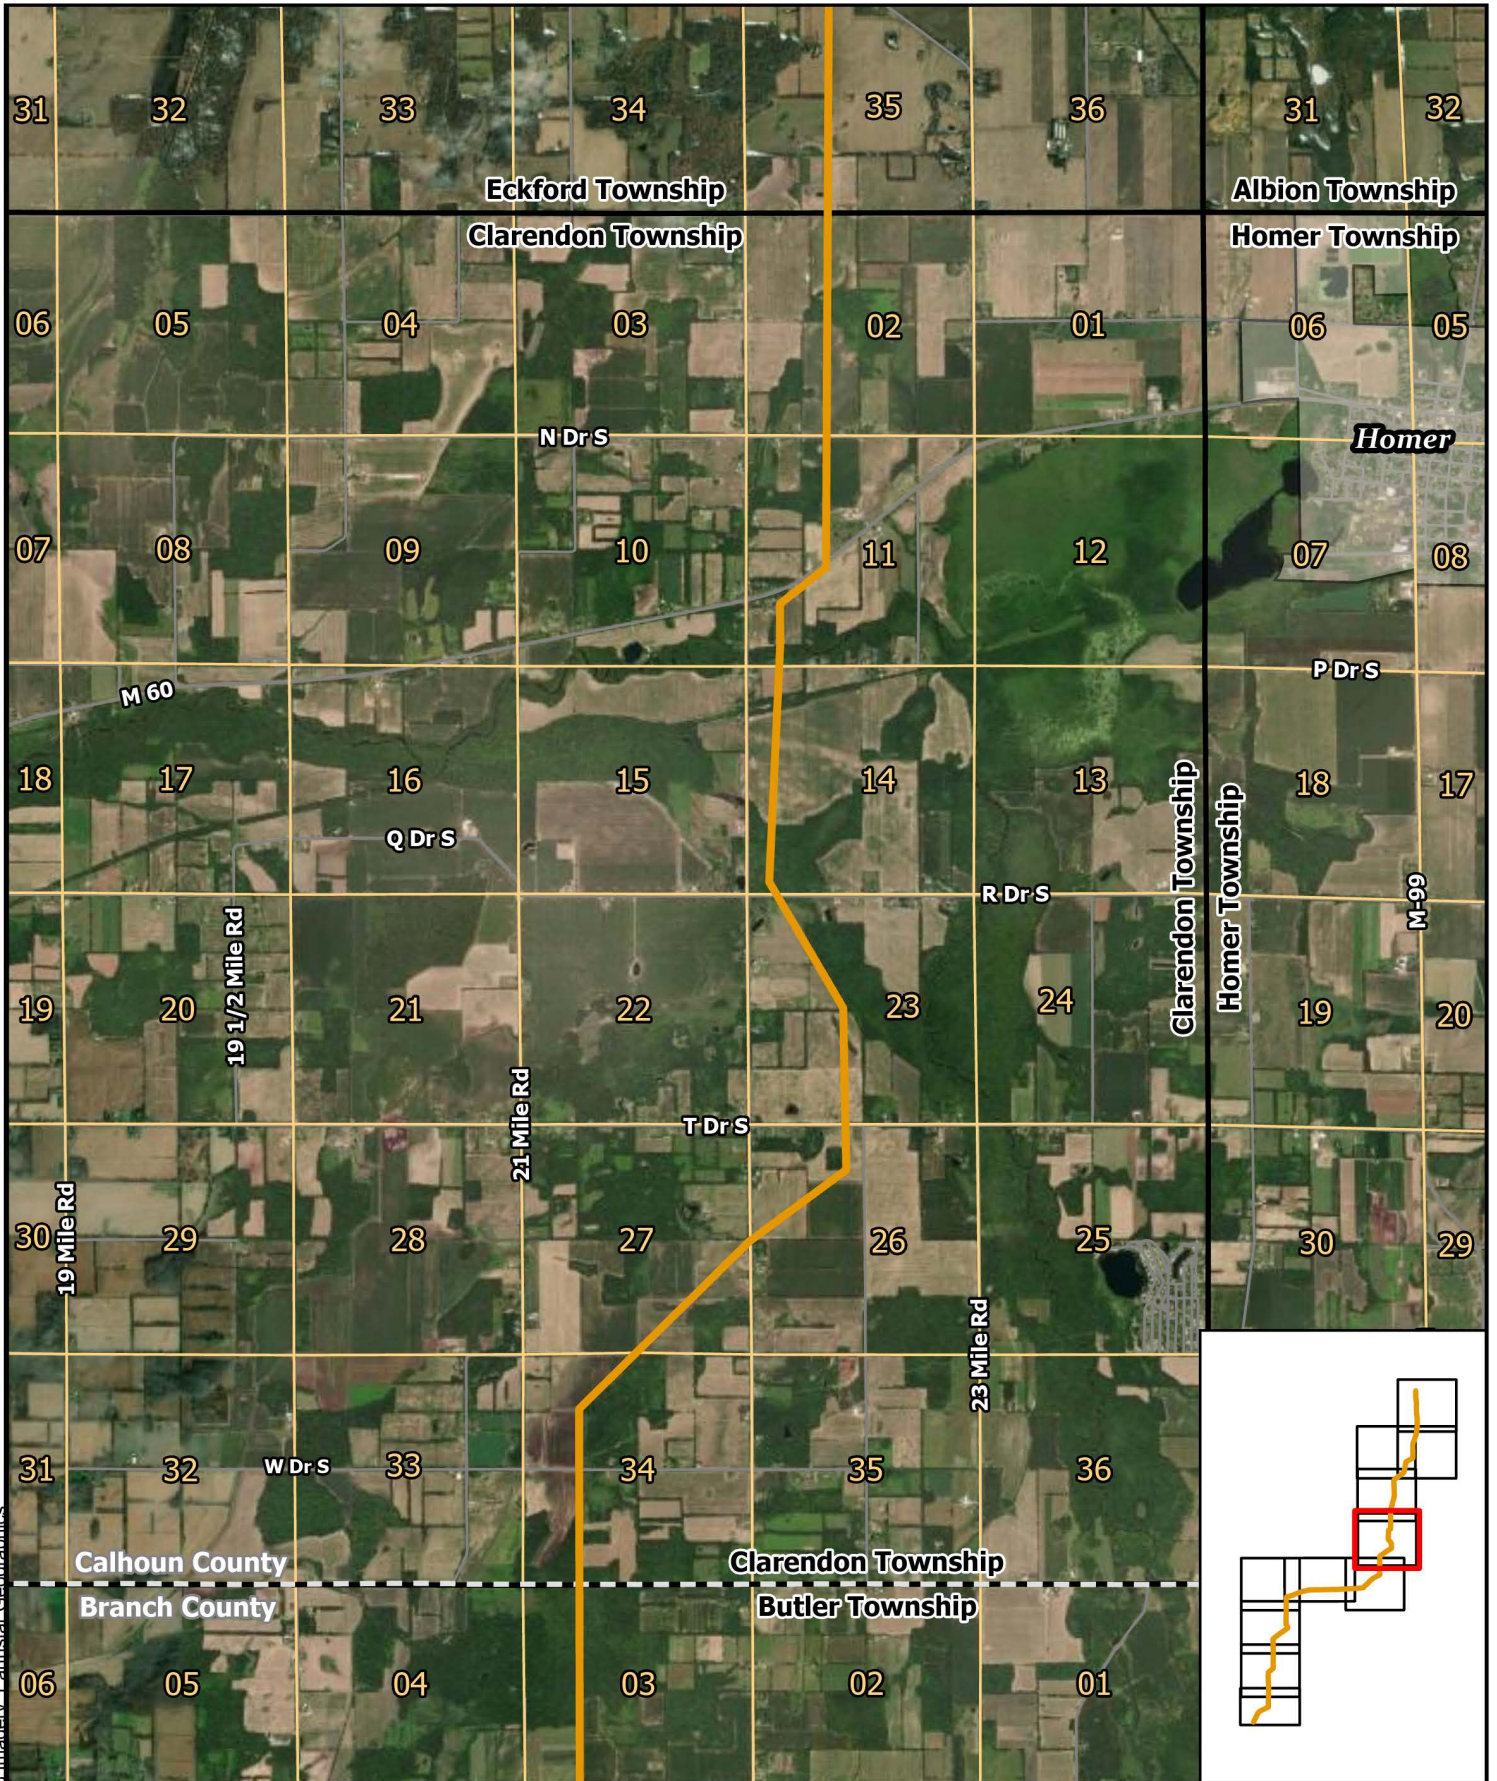

- Substation
- Alternate Route
- County
- Township Boundary
- Township Section Boundary
- Municipal Boundary

METC  
 Helix to Hiple  
 Transmission Line  
 Alternate Route  
 Clarence Township  
 Calhoun County, Michigan  
 Page 1 of 11

Path: C:\GIS\ITC\_Hiple\_to\_Helix\ITC\_Hiple\_To\_Helix\_Construction\_Plan\_Maos.aprx giruff 8/10/2023  
 Service Layer Credits: World Imagery, Earthstar Geographics

- Substation
- Alternate Route
- County
- Township Boundary
- Township Section Boundary
- Municipal Boundary

METC  
 Helix to Hiple  
 Transmission Line  
 Alternate Route  
 Marengo Township  
 Calhoun County, Michigan  
 Page 3 of 11

Path: C:\GIS\ITC\_Hiple\_to\_Helix\ITC\_Hiple\_To\_Helix\_Construction\_Plan\_Maos.aprx giruff 8/10/2023  
 Service Layer Credits: World Imagery, Earthstar Geographics

-  Substation
-  Alternate Route
-  County
-  Township Boundary
-  Township Section Boundary
-  Municipal Boundary

METC  
 Helix to Hiple  
 Transmission Line  
 Alternate Route  
 Eckford Township  
 Calhoun County, Michigan  
 Page 4 of 11