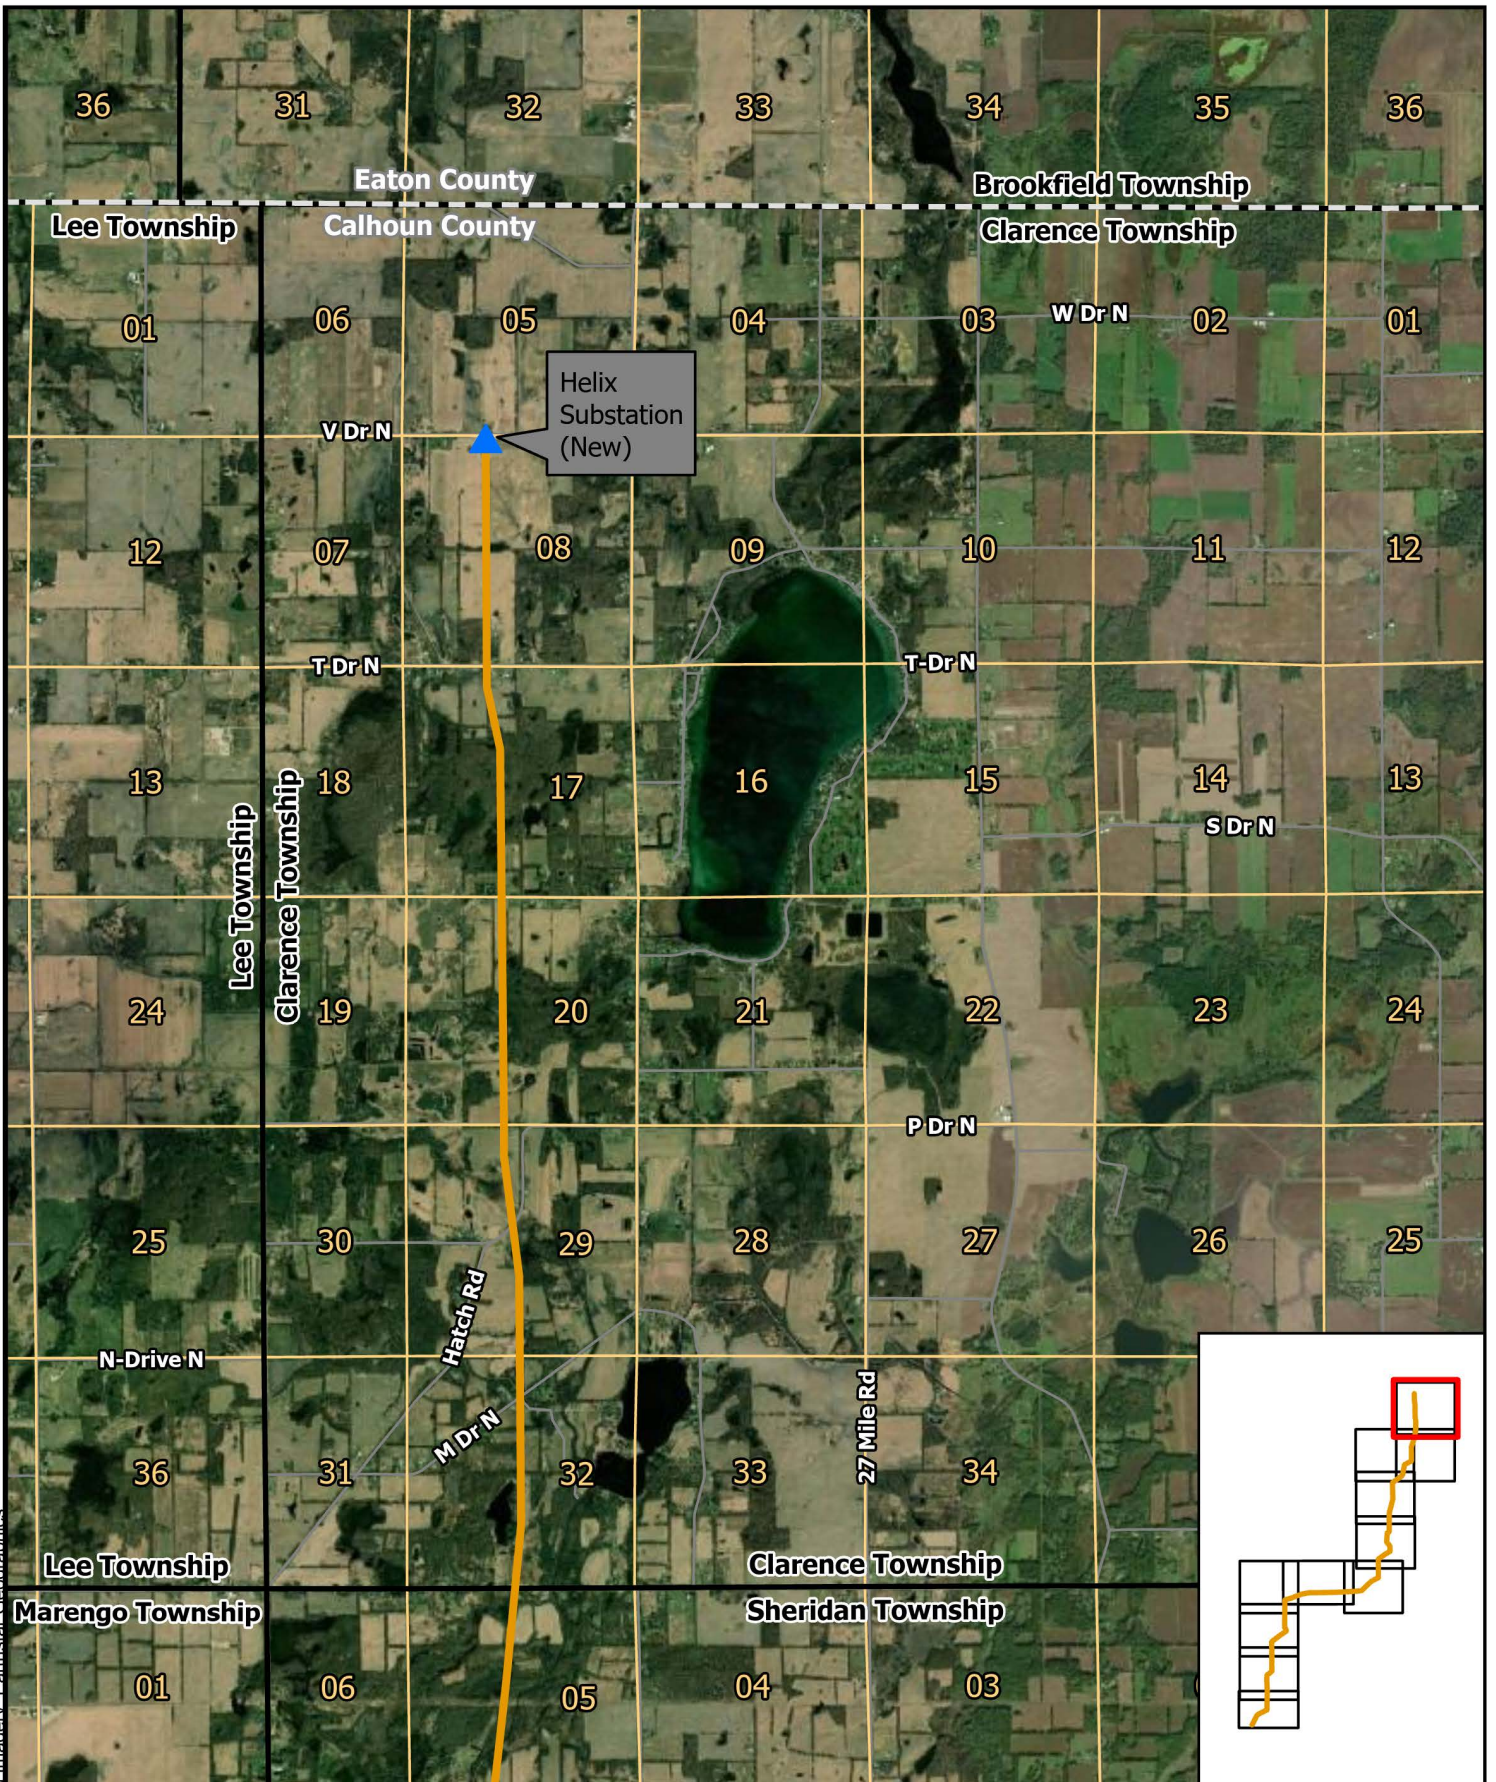

Path: C:\GIS\ITC\_Hiple\_to\_Helix\ITC\_Hiple\_To\_Helix\_Construction\_Plan\_Maos.aprx gtruff 8/10/2023  
Service Layer Credits: World Imagery, Earthstar Geographics

- ▲ Substation
- Alternate Route
- - - County
- ▭ Township Boundary
- ▭ Municipal Boundary

METC  
Helix to Hiple  
Transmission Line  
Alternate Route  
Overview  
Michigan

Path: C:\GIS\ITC\_Hiple\_to\_Helix\ITC\_Hiple\_To\_Helix\_Construction\_Plan\_Maos.aprx giruff 8/10/2023  
 Service Layer Credits: World Imagery, Earthstar Geographics

- Substation
- Alternate Route
- County
- Township Boundary
- Township Section Boundary
- Municipal Boundary

METC  
 Helix to Hiple  
 Transmission Line  
 Alternate Route  
 Clarence Township  
 Calhoun County, Michigan  
 Page 1 of 11

METC  
 Helix to Hiple  
 Transmission Line  
 Alternate Route  
 Marengo Township  
 Calhoun County, Michigan  
 Page 3 of 11

Path: C:\GIS\ITC\_Hiple\_to\_Helix\ITC\_Hiple\_To\_Helix\_Construction\_Plan\_Maos.aprx giruff 8/10/2023  
 Service Layer Credits: World Imagery, Earthstar Geographics