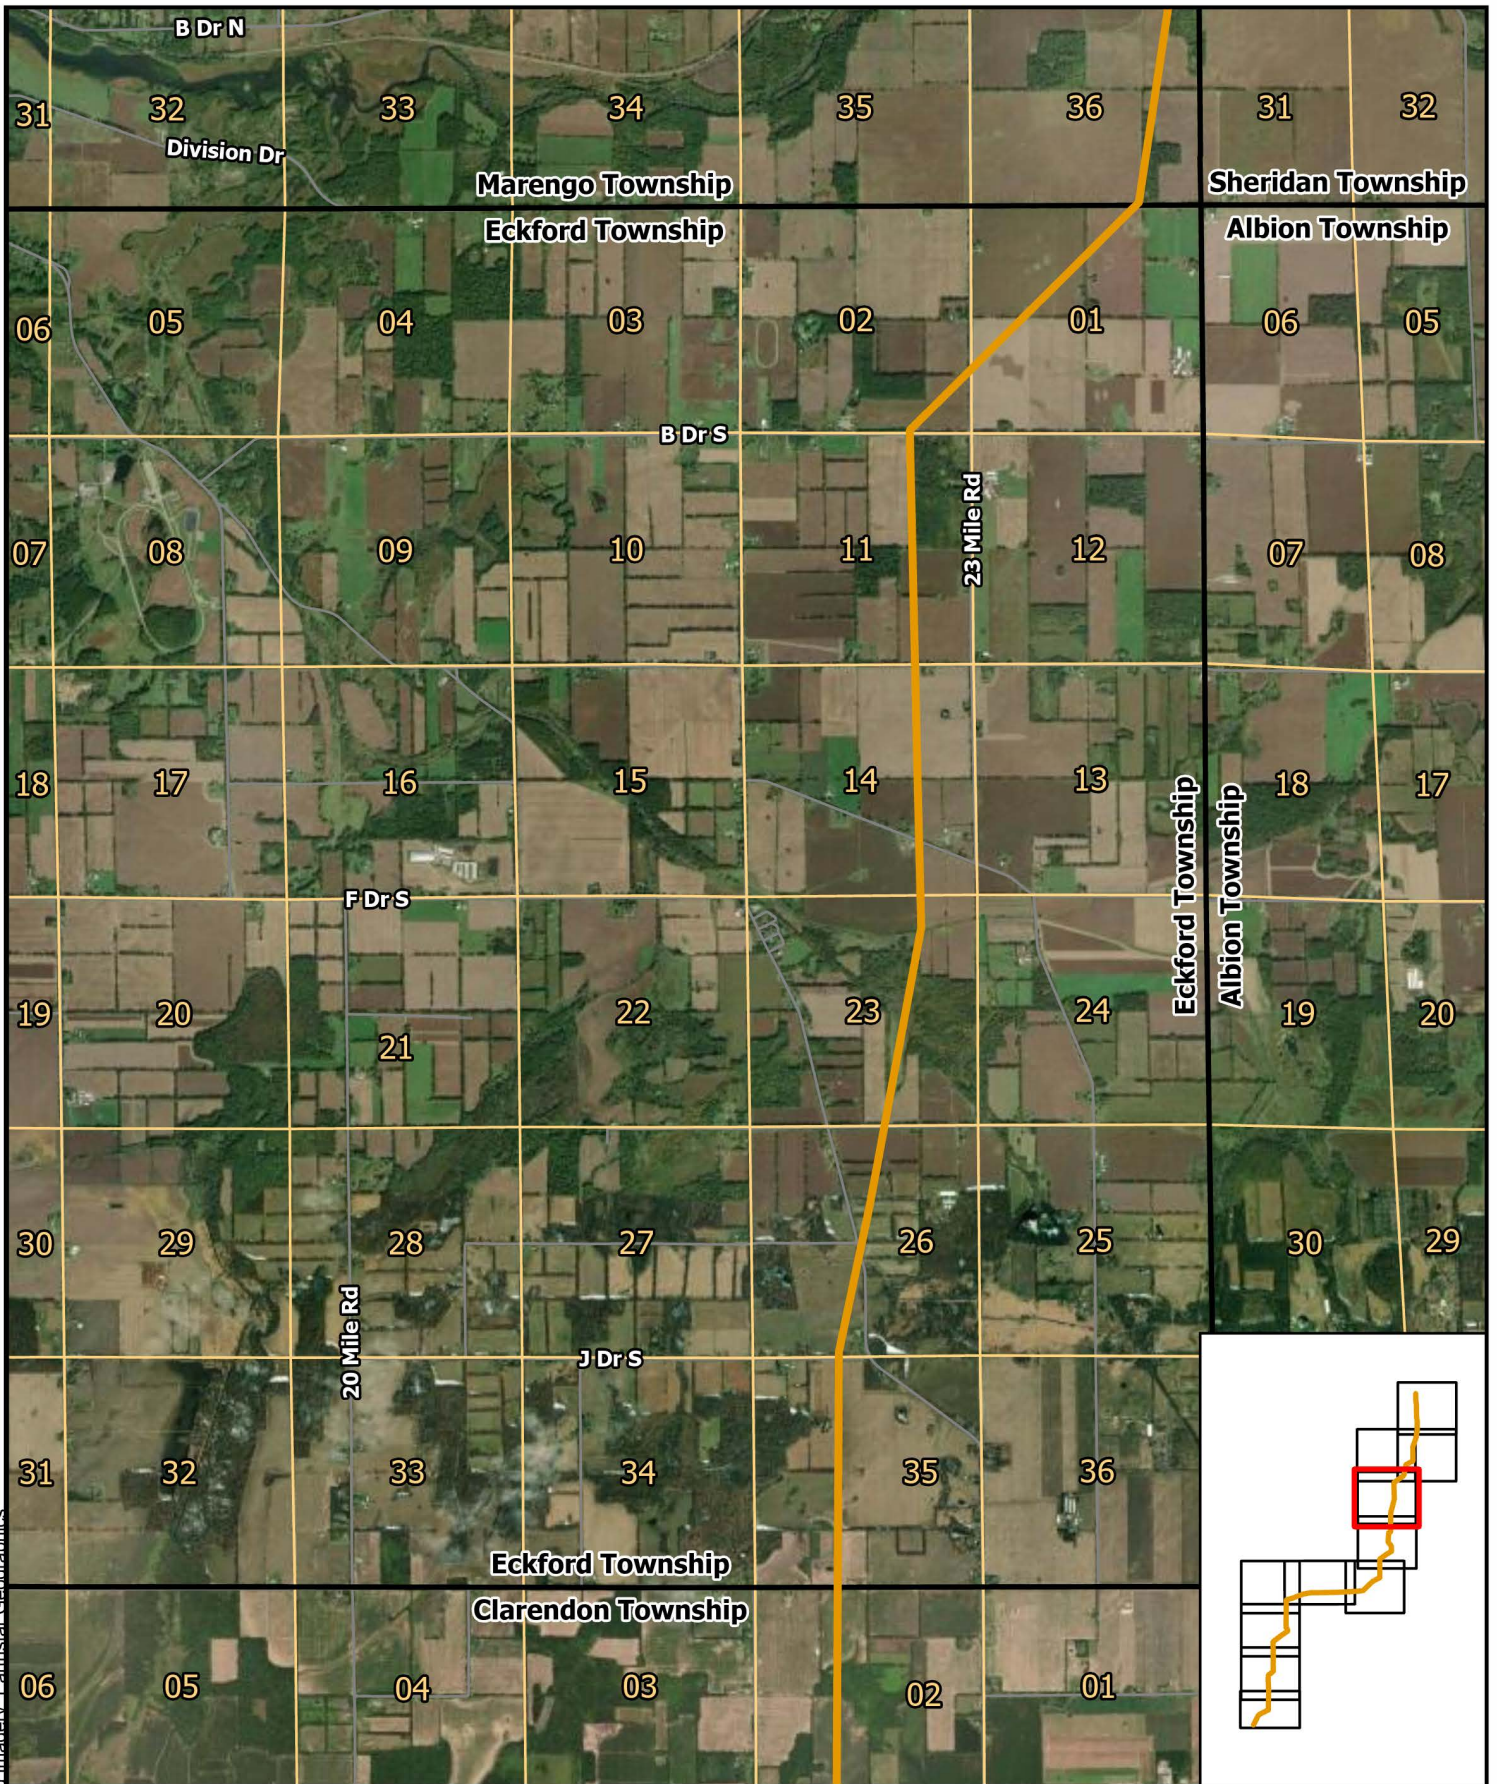

- Substation
- Alternate Route
- County
- Township Boundary
- Township Section Boundary
- Municipal Boundary

METC  
 Helix to Hiple  
 Transmission Line  
 Alternate Route  
 Clarence Township  
 Calhoun County, Michigan  
 Page 1 of 11

Path: C:\GIS\ITC\_Hiple\_to\_Helix\ITC\_Hiple\_To\_Helix\_Construction\_Plan\_Maos.aprx giruff 8/10/2023  
 Service Layer Credits: World Imagery, Earthstar Geographics

- Substation
- Alternate Route
- County
- Township Boundary
- Township Section Boundary
- Municipal Boundary

METC  
 Helix to Hiple  
 Transmission Line  
 Alternate Route  
 Marengo Township  
 Calhoun County, Michigan  
 Page 3 of 11

Path: C:\GIS\ITC\_Hiple\_to\_Helix\ITC\_Hiple\_To\_Helix\_Construction\_Plan\_Maos.aprx giruff 8/10/2023  
 Service Layer Credits: World Imagery, Earthstar Geographics

-  Substation
-  Alternate Route
-  County
-  Township Boundary
-  Township Section Boundary
-  Municipal Boundary

METC  
 Helix to Hiple  
 Transmission Line  
 Alternate Route  
 Eckford Township  
 Calhoun County, Michigan  
 Page 4 of 11