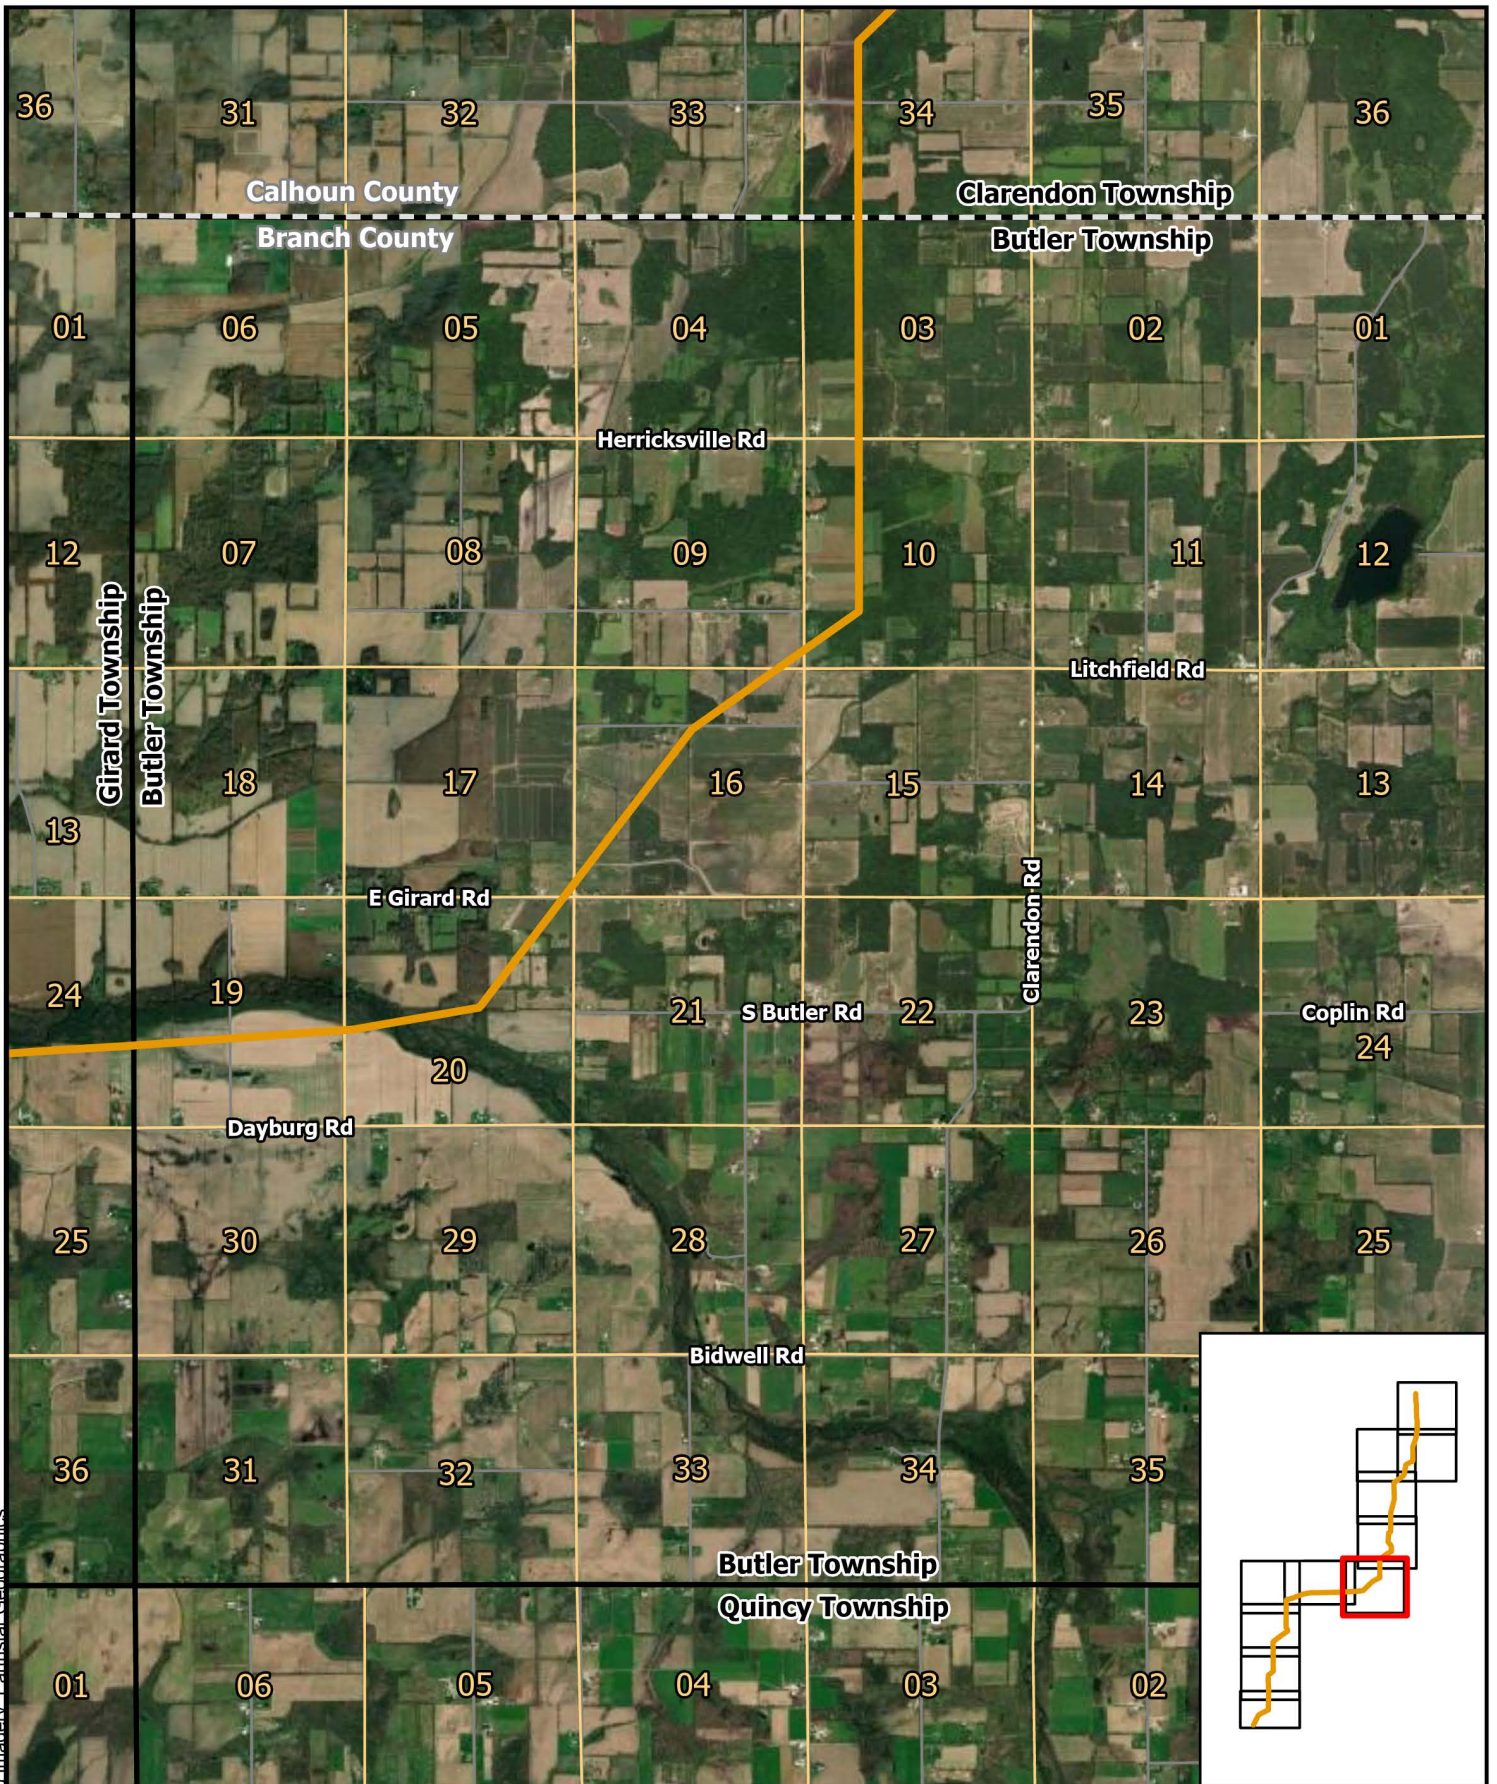

Path: C:\GIS\ITC_Hiple_to_Helix\ITC_Hiple_To_Helix_Construction_Plan_Maoss.aprx giruff 8/10/2023
Service Layer Credits: World Imagery, Earthstar Geographics

- Substation
- Alternate Route
- County
- Township Boundary
- Township Section Boundary
- Municipal Boundary

**BURNS
McDONNELL™**

METC
Helix to Hiple
Transmission Line
Alternate Route
Butler Township
Branch County, Michigan
Page 6 of 11