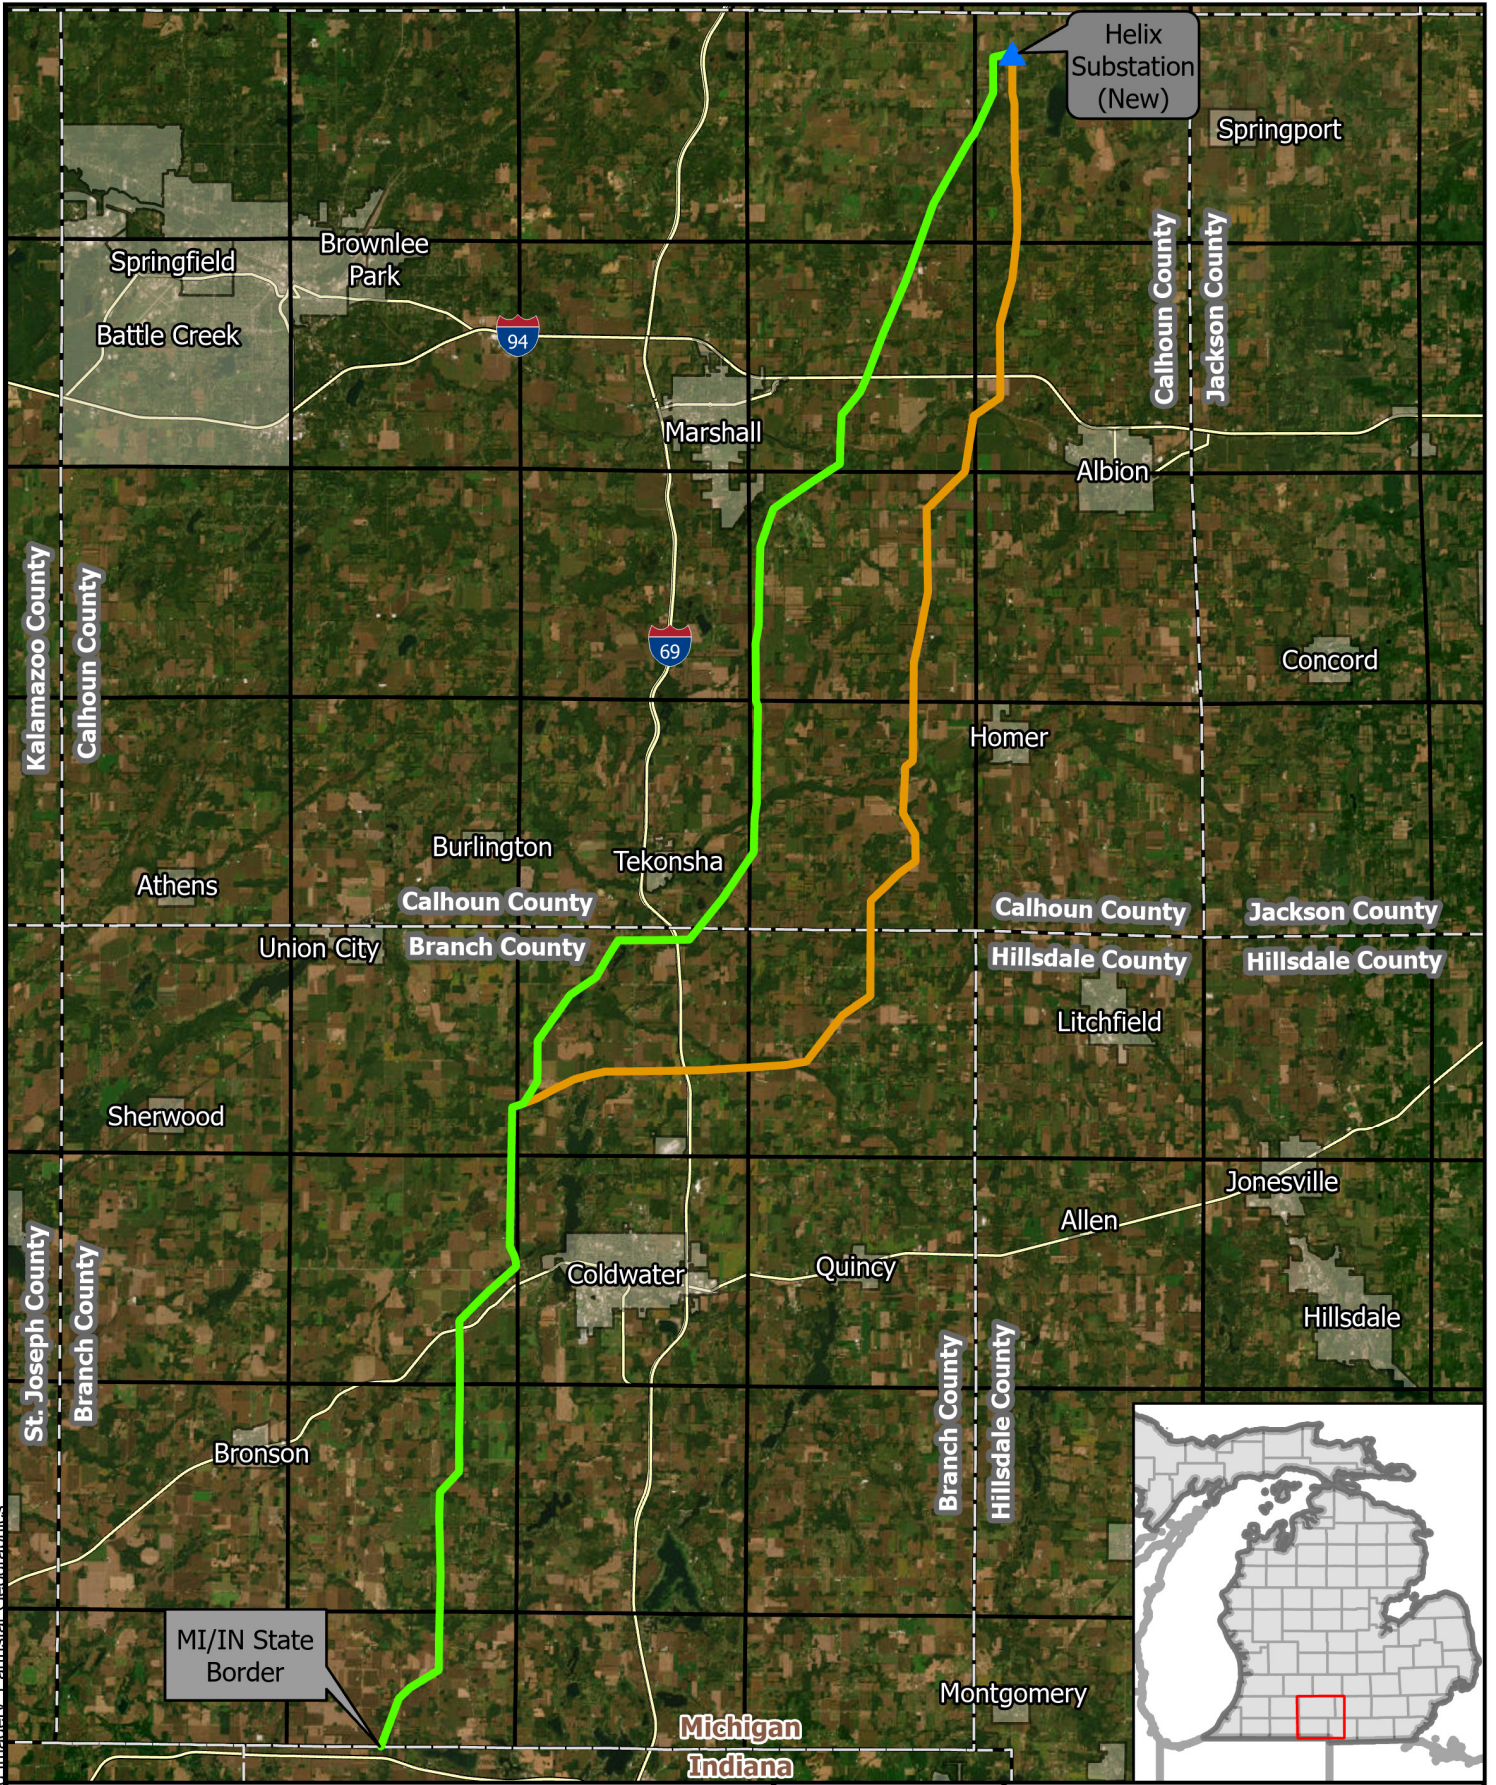

Path: C:\GIS\ITC_Hiple_to_Helix\ITC_Hiple_To_Helix_Construction_Plan_Maos.aprx gtruff 8/10/2023
 Service Layer Credits: World Imagery, Earthstar Geographics

Helix Substation (New)

MI/IN State Border

- ▲ Substation
- Proposed Route
- Alternate Route
- County

- Township Boundary
- Municipal Boundary

METC
 Helix to Hiple
 Transmission Line
 Proposed and Alternate Route
 Overview
 Michigan